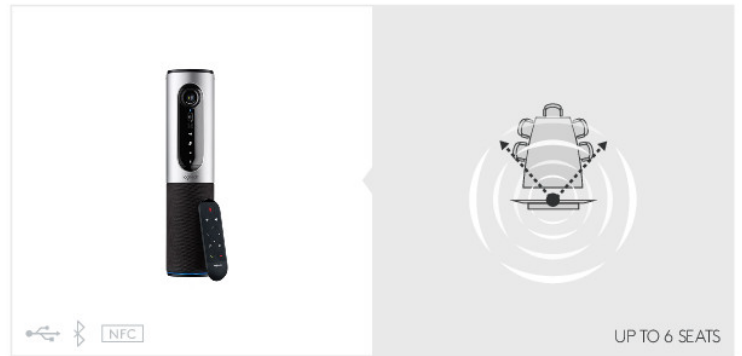

TEAM COLLABORATION

- Huddle Rooms
- Medium and Large Rooms
- Multipurpose Rooms

HUDDLE ROOMS

BCC950

CONNECT

MEETUP

MEETUP + EXPANSION MIC

MEDIUM AND LARGE ROOMS

RALLY PLUS

OPTIONAL MIC PODS
1 OPTIONAL MIC = 6 ADDITIONAL SEATS

UP TO 46 SEATS

MULTIPURPOSE ROOMS

RALLY CAMERA
SUPERIOR VIDEO PERFORMANCE WITH RIGHTSIGHT™ CAMERA CONTROL (NO AUDIO)

OR

PTZ PRO 2 CAMERA
CAMERA ONLY (NO AUDIO)