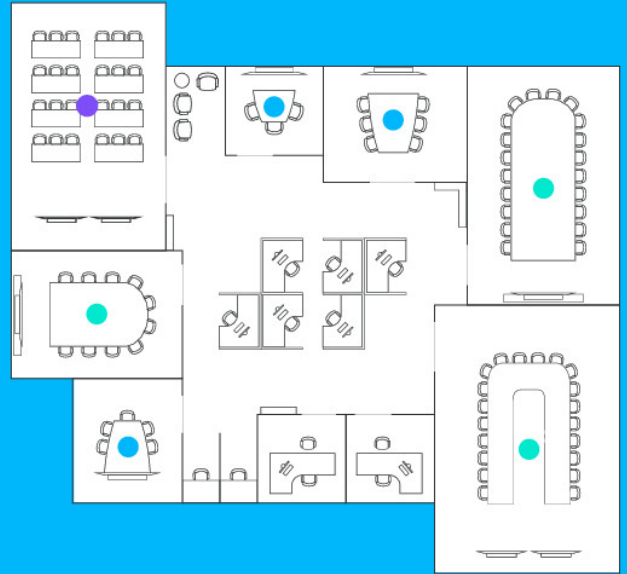

PRODUCT SEATING DIAGRAMS

Designed for small to large-size groups for use with any video conferencing software application, Logitech® ConferenceCams deliver crystal clear audio and razor sharp video that is so amazingly affordable, any meeting place can be a video collaboration space.

TEAM COLLABORATION

- Huddle Rooms
- Medium and Large Rooms
- Multipurpose Rooms

HUDDLE ROOMS

BCC950

CONNECT

MEETUP

MEETUP + EXPANSION MIC

MEDIUM AND LARGE ROOMS

RALLY PLUS

OPTIONAL MIC PODS
1 OPTIONAL MIC = 6 ADDITIONAL SEATS

UP TO 46 SEATS

MULTIPURPOSE ROOMS

RALLY CAMERA
SUPERIOR VIDEO PERFORMANCE WITH RIGHTSIGHT™ CAMERA CONTROL (NO AUDIO)

OR

PTZ PRO 2 CAMERA
CAMERA ONLY (NO AUDIO)

UP TO 20 SEATS