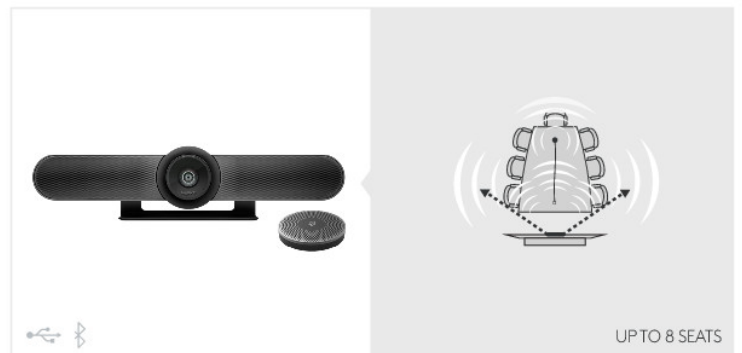

TEAM COLLABORATION

- Huddle Rooms
- Medium and Large Rooms
- Multipurpose Rooms

HUDDLE ROOMS

BCC950

CONNECT

MEETUP

MEETUP + EXPANSION MIC

MEDIUM AND LARGE ROOMS

RALLY PLUS

OPTIONAL MIC PODS
1 OPTIONAL MIC = 6 ADDITIONAL SEATS

UP TO 46 SEATS

MULTIPURPOSE ROOMS

RALLY CAMERA
SUPERIOR VIDEO PERFORMANCE WITH RIGHTSIGHT™ CAMERA CONTROL (NO AUDIO)

OR

PTZ PRO 2 CAMERA
CAMERA ONLY (NO AUDIO)